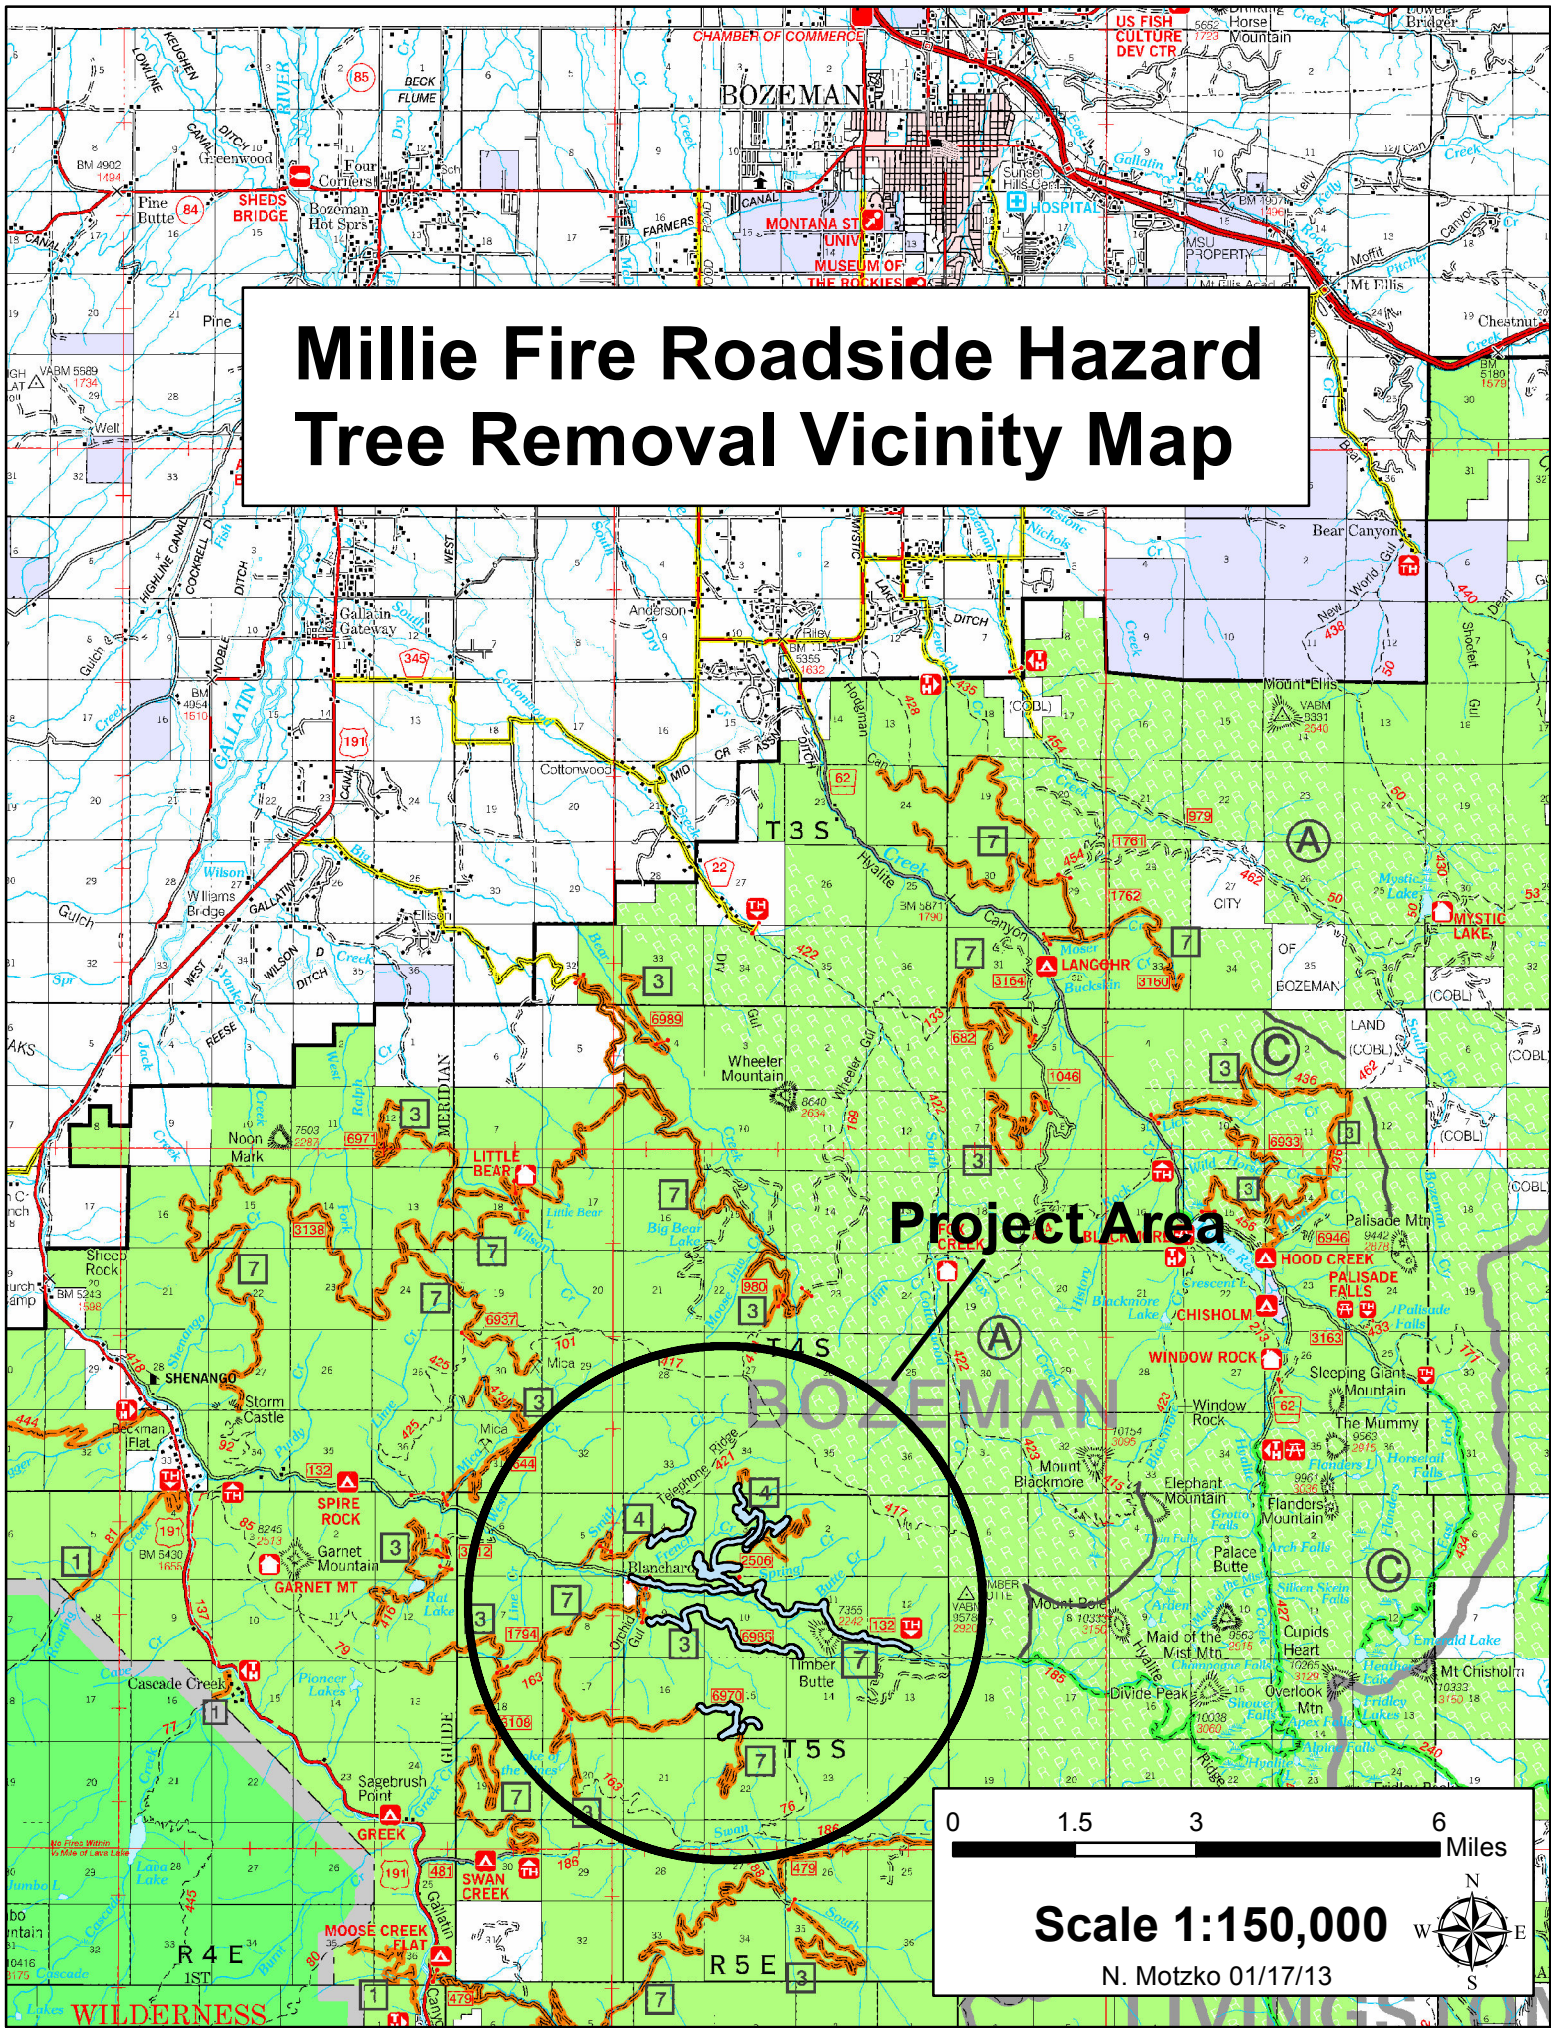

Millie Fire Roadside Hazard Tree Removal Vicinity Map

Project Area

Scale 1:150,000

N. Motzko 01/17/13